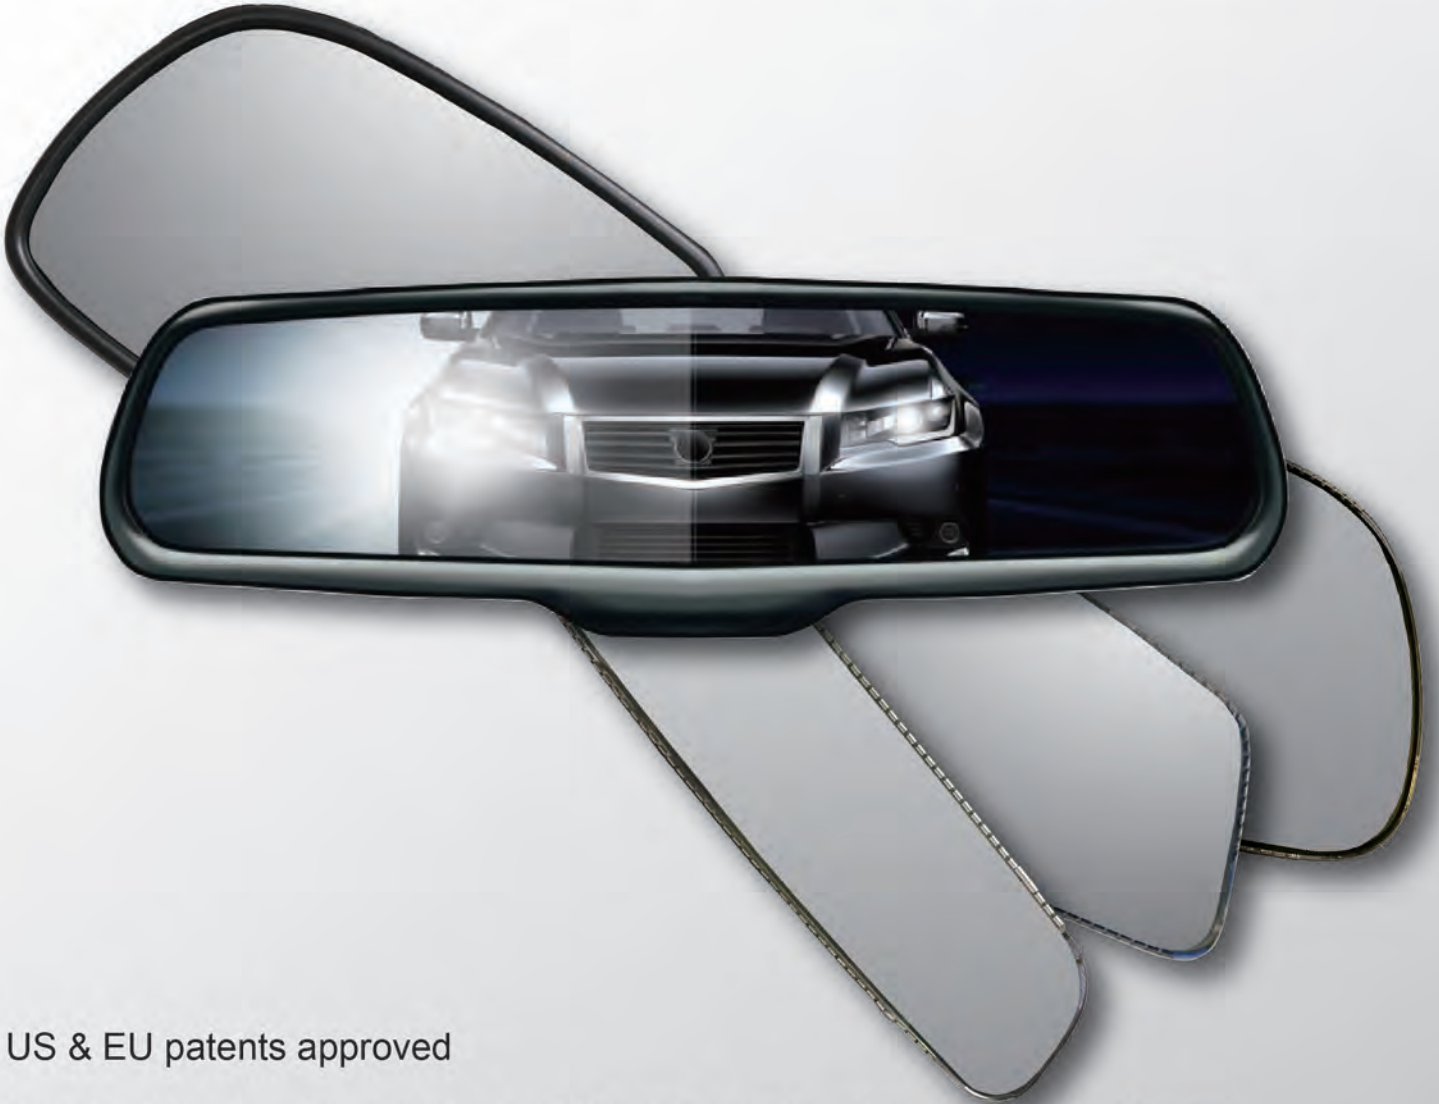

www.f-mirror.tw

Auto Dimming (Anti-Glare) Mirror

- US & EU patents approved
- Sensing the glare level and adjust the color of the mirror automatically, in order to reduce and eliminate the effects of glare while driving.
- Trans-reflective Auto Dimmer Glass – the glass can accept both light penetration and reflection.
- Interior Rear View Mirror available for EC glass only & EC mirror assembly.
- Outside Rear View Mirror available for EC glass only, EC glass w/plate, EC mirror assembly.